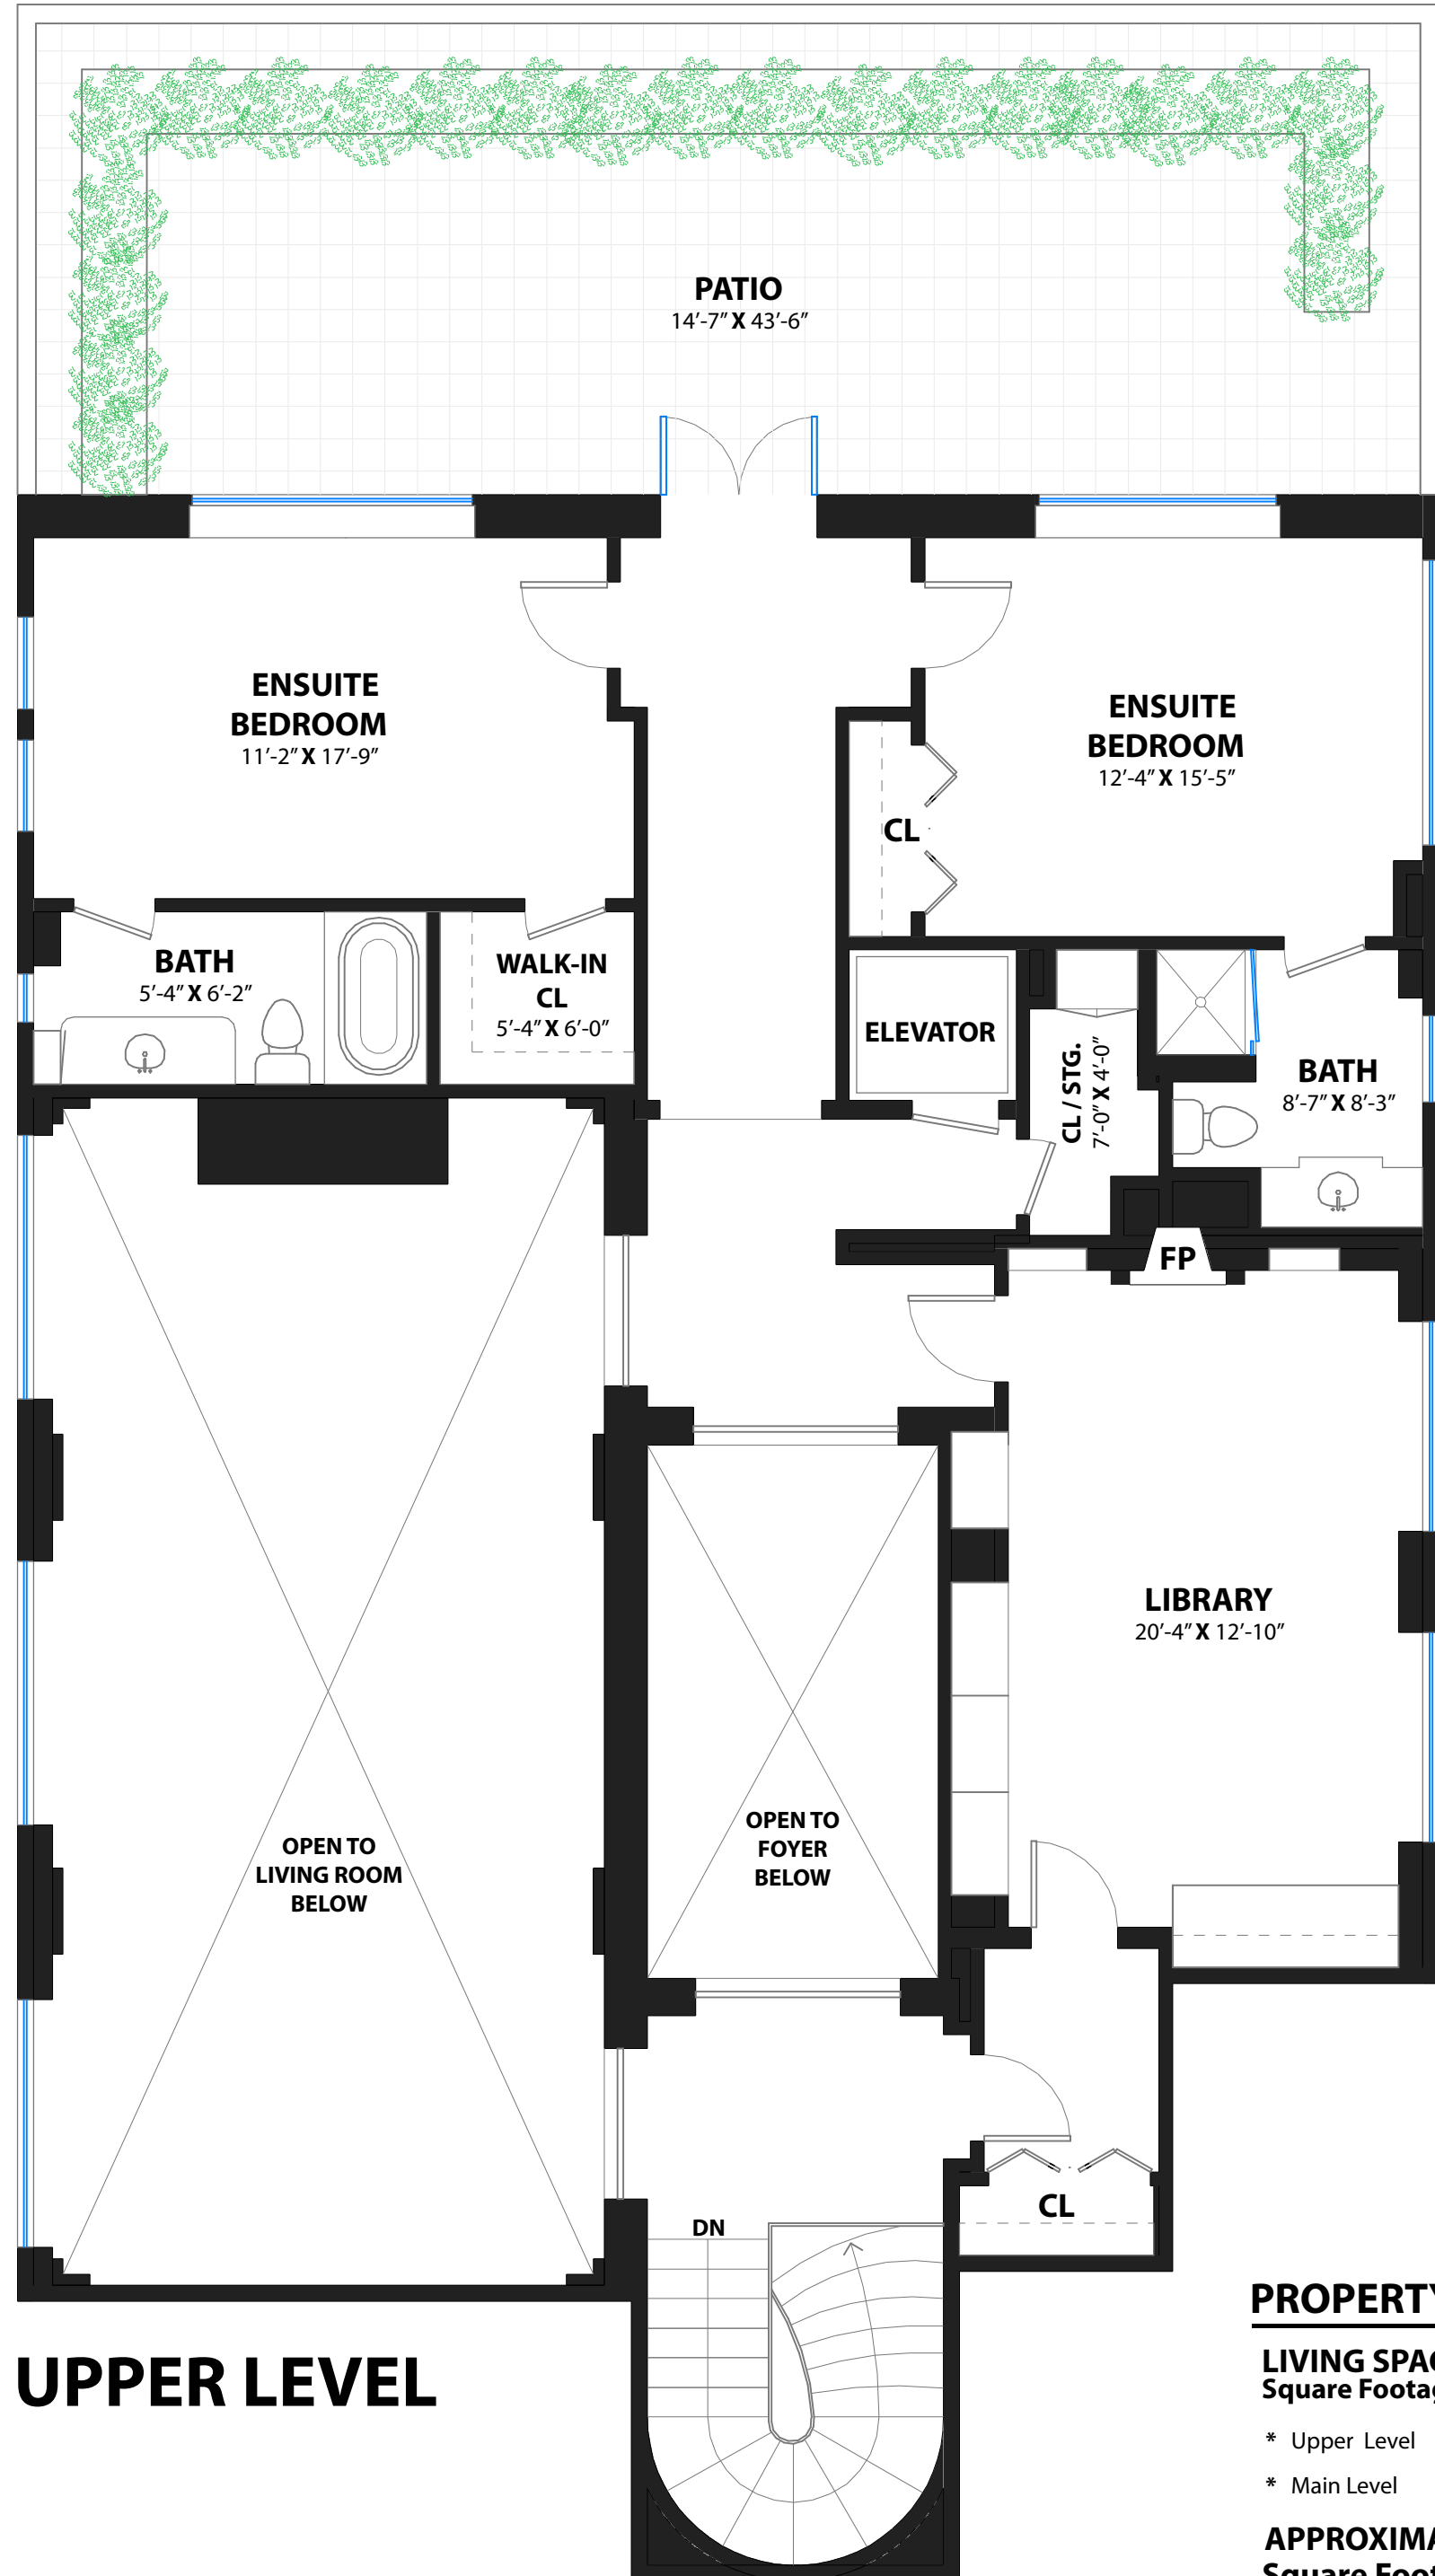

1100 SACRAMENTO STREET #1002

SAN FRANCISCO, CALIFORNIA

UPPER LEVEL

MAIN LEVEL

PROPERTY SQF INFORMATION

LIVING SPACE
Square Footage: 4,320 Sq Ft*

* Upper Level 1,370
* Main Level 2,950

APPROXIMATE TOTAL LIVING SPACE
Square Footage: 4,320 Sq Ft*